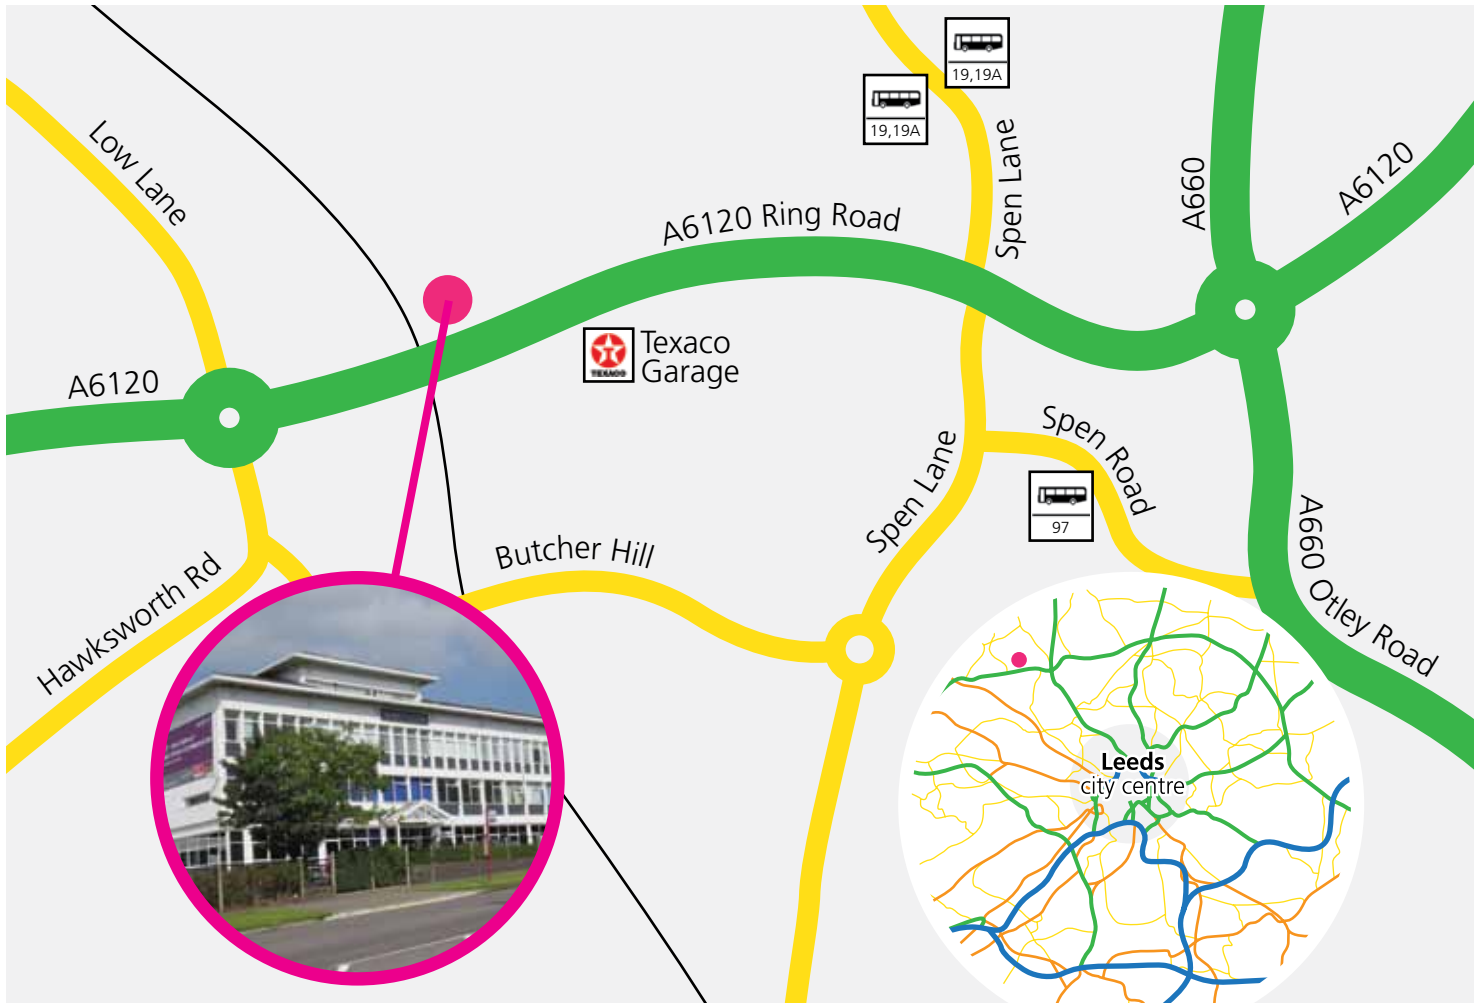

Directions to NHS Leeds Clinical Commissioning Group

Suites 2-4, Wira House,
Wira Business Park, Leeds LS16 6EB
t: 0113 843 5470 w: www.leedscg.nhs.uk

Leeds
Clinical Commissioning Group

Car:

If you are travelling from the M1 or Leeds city centre:

Take the A660 (Woodhouse Lane) towards Headingley. Continue on the A660 (Otley Road) through Headingley. At the Lawnswood School roundabout turn left onto the A6120 Outer Ring Road towards Horsforth. Continue on the Ring Road, after passing Texco petrol station on your left take the third right onto Clayton Wood Rise. Wira Business Park's entrance will be your first left.

If you are travelling from the A1M:

Follow Leeds East and take the Colton exit. Take the 1st turn on roundabout (if travelling North) 3rd turn right (if travelling South) and follow Outer Ring Road. Follow the Ring Road to Weetwood. At the Lawnswood School roundabout continue on the Ring Road towards Horsforth. Continue on the Ring Road, after passing Texco petrol station on your left take the third right onto Clayton Wood Rise. Wira Business Park's entrance will be your first left.

If you are coming along the Outer Ring Road from the east:

At the Lawnswood School roundabout continue on the Ring Road towards Horsforth. Continue on the Ring Road, after passing Texco petrol station on your left take the third right onto Clayton Wood Rise. Wira Business Park's entrance will be your first left.

If you are coming along the Outer Ring Road from the West:

At the Woodside roundabout (Woodside Tavern) continue straight on the Ring Road. Go under the railway bridge and take your second left onto Clayton Wood Rise. Wira Business Park is on your left.

Visitor parking at Wira House:

Please note Wira Business Park has a limited number of visitor parking spaces during office hours. Spaces are on a first come first served basis but there is on-street parking available in nearby streets.

Bus:

Although not on a direct bus route there are two buses that travel within a 15 minute walk of Wira Business Park. The 19/19A (stop along Spen Lane) and 97 (Spen Road stop) all stop around the West Park area. You can view the routes using the **First Group bus map**. Please note we are situated along 'Ring Rd. West Park' on this map.

Train:

The nearest train station is Horsforth and a pre-booked taxi from this train station to Wira Business Park will cost approximately £5. Alternatively a pre-booked taxi from the Leeds main train station to Wira Business Park will cost around £8.